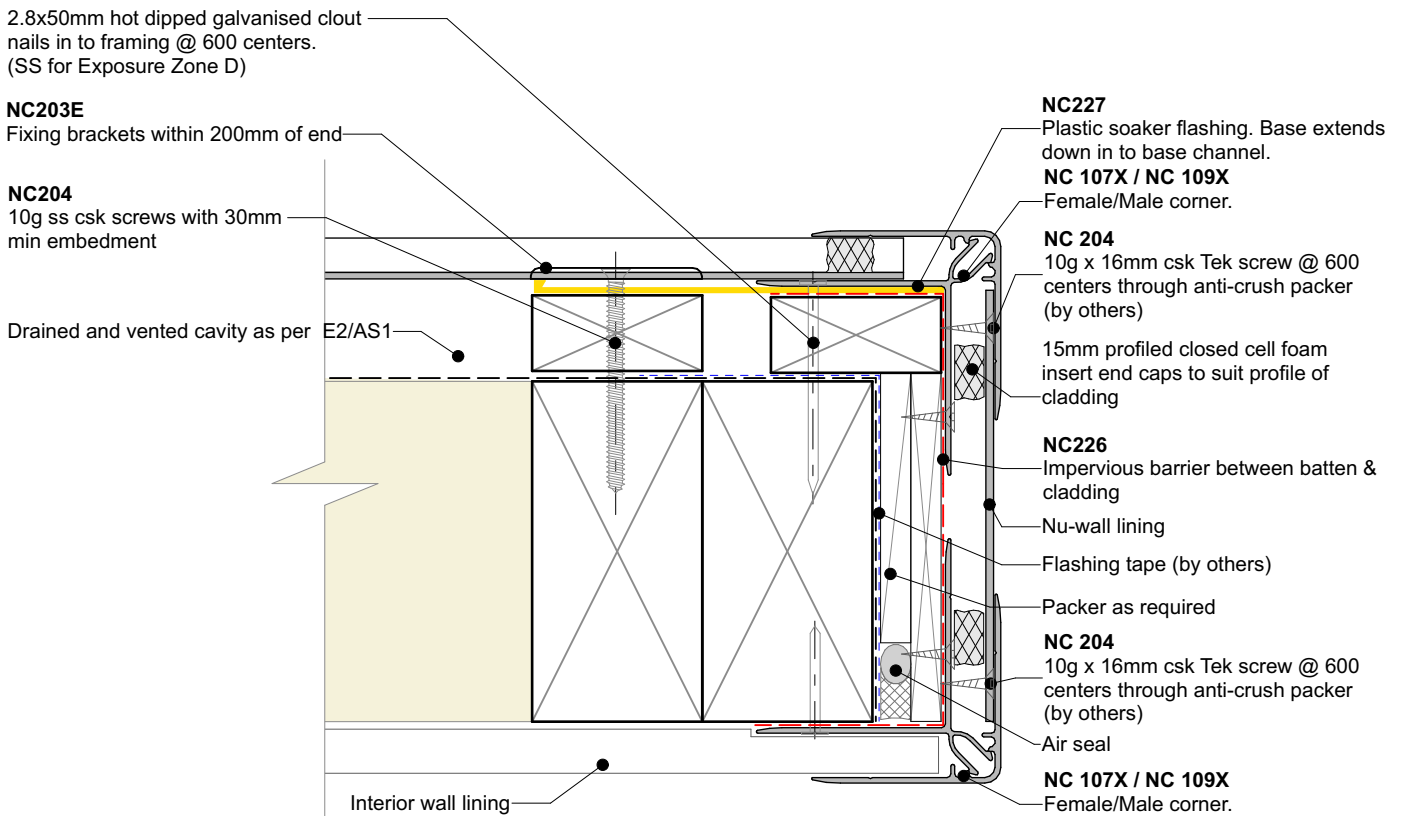

GARAGE DOOR HEAD (Nu-Wall reveal)

GARAGE DOOR JAMB (Nu-Wall reveal)

BRANZ Appraised
Appraisal No. 550 [2019]

Nu-Wall cladding horizontal on cavity
Typical garage door head and jamb (Nu-Wall Reveal Profile)

NW-HOC-031b.03

Drawn by: Nu-Wall Date: 19/9/2024

Checked by: RL, GT Scale: 1:2 @ A4

© 2021 copyright in this document is the property of Nu-Wall Aluminium Cladding Limited. All rights reserved. Nu-Wall is a registered trademark of Aluminium Product Brands NZ Limited