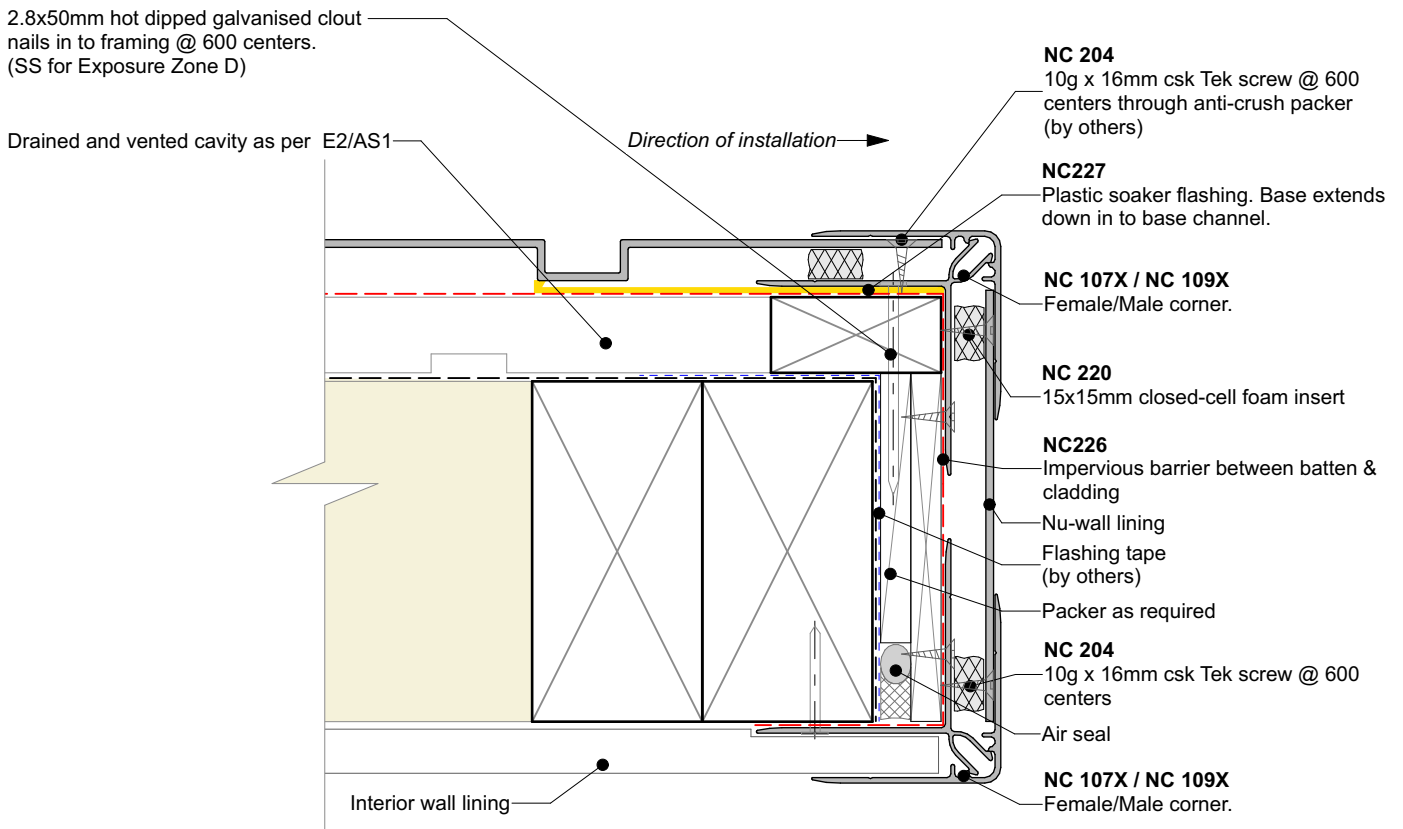

GARAGE DOOR HEAD (Nu-Wall reveal)

GARAGE DOOR JAMB (Nu-Wall reveal)

Nu-Wall cladding vertical on cavity
Typical garage door head and jamb (Nu-Wall Reveal Profile)

NW-VOC-032b.03

Drawn by: Nu-Wall	Date: 19/9/2024
Checked by: RL, GT	Scale: 1:2 @ A4