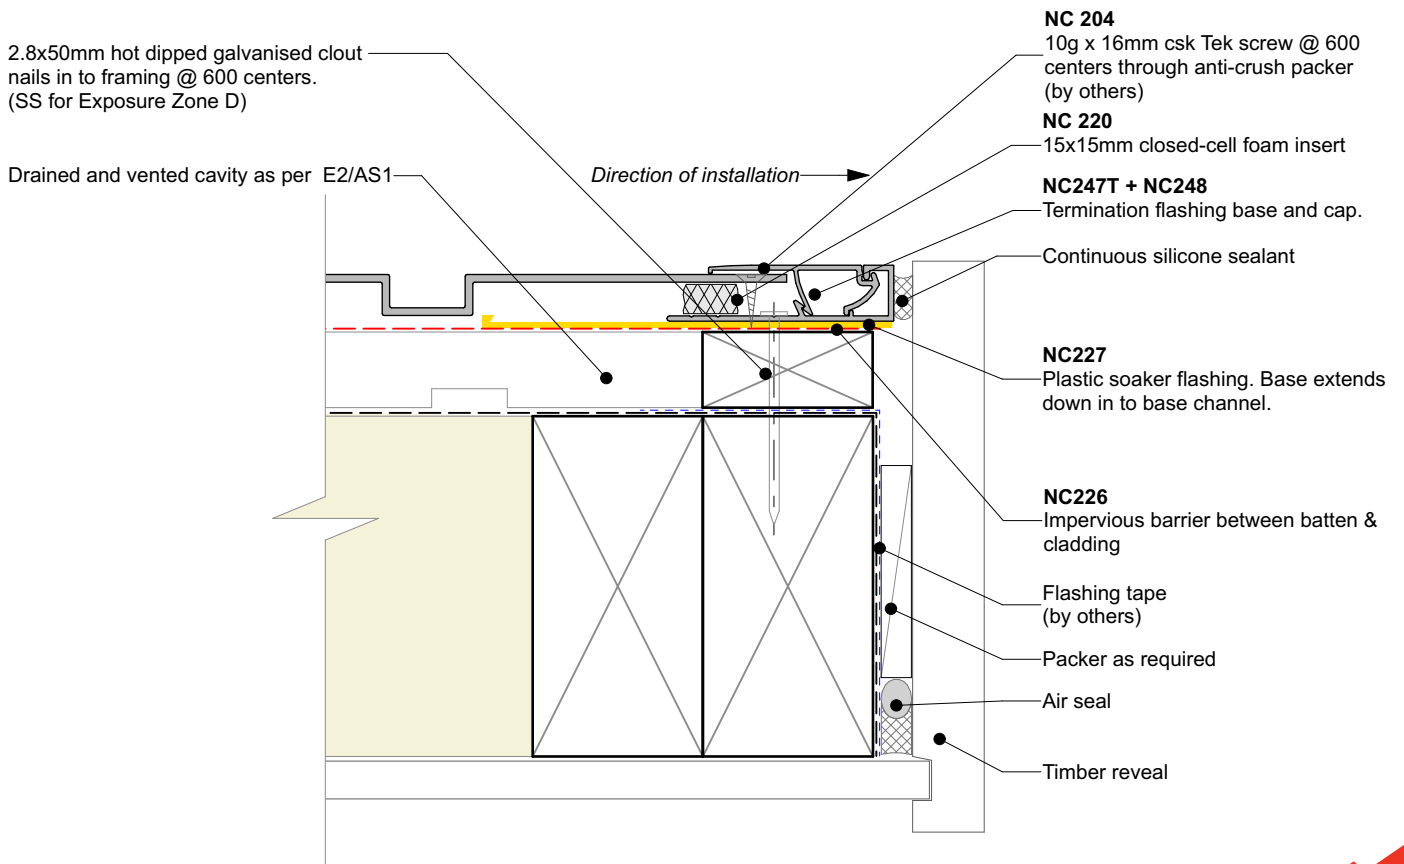

**GARAGE DOOR HEAD (Timber reveal)**

**GARAGE DOOR JAMB (Timber reveal)**

Nu-Wall cladding vertical on cavity  
 Typical garage door head and jamb (Timber reveal)

NW-VOC-032.03

Drawn by: Nu-Wall	Date: 19/9/2024
Checked by: RL, GT	Scale: 1:2 @ A4